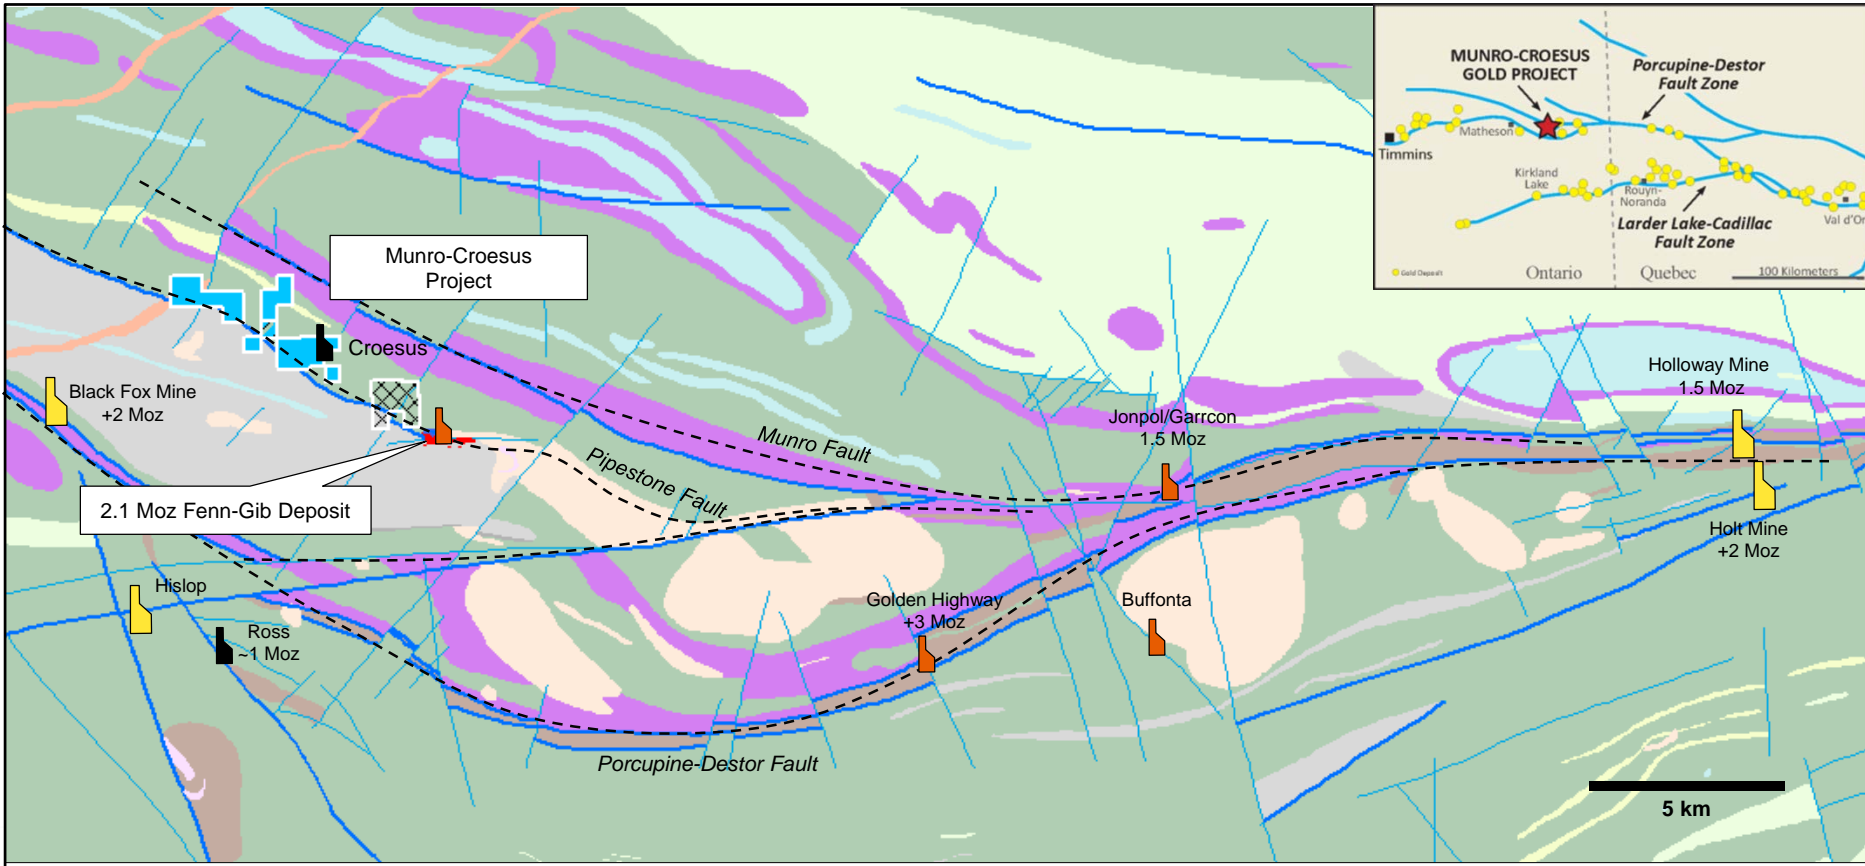

## Geological and Structural Setting

**Legend**

- Munro Croesus Property
- Producing Gold Mine
- Past Producing Gold Mine
- Developed Deposit/Advanced Prospect

**Rocktype s**

- Felsic to Interm. Intrusive
- Alkalic Intrusive
- Diabase
- Mafic Intrusive
- Ultramafic Intrusive
- Timiskaming Sediments
- Porcupine Sediments
- Felsic Volc
- Intermediate (to Felsic) Volc
- Mafic Volc
- Ultramafic Volc (Intrusive)