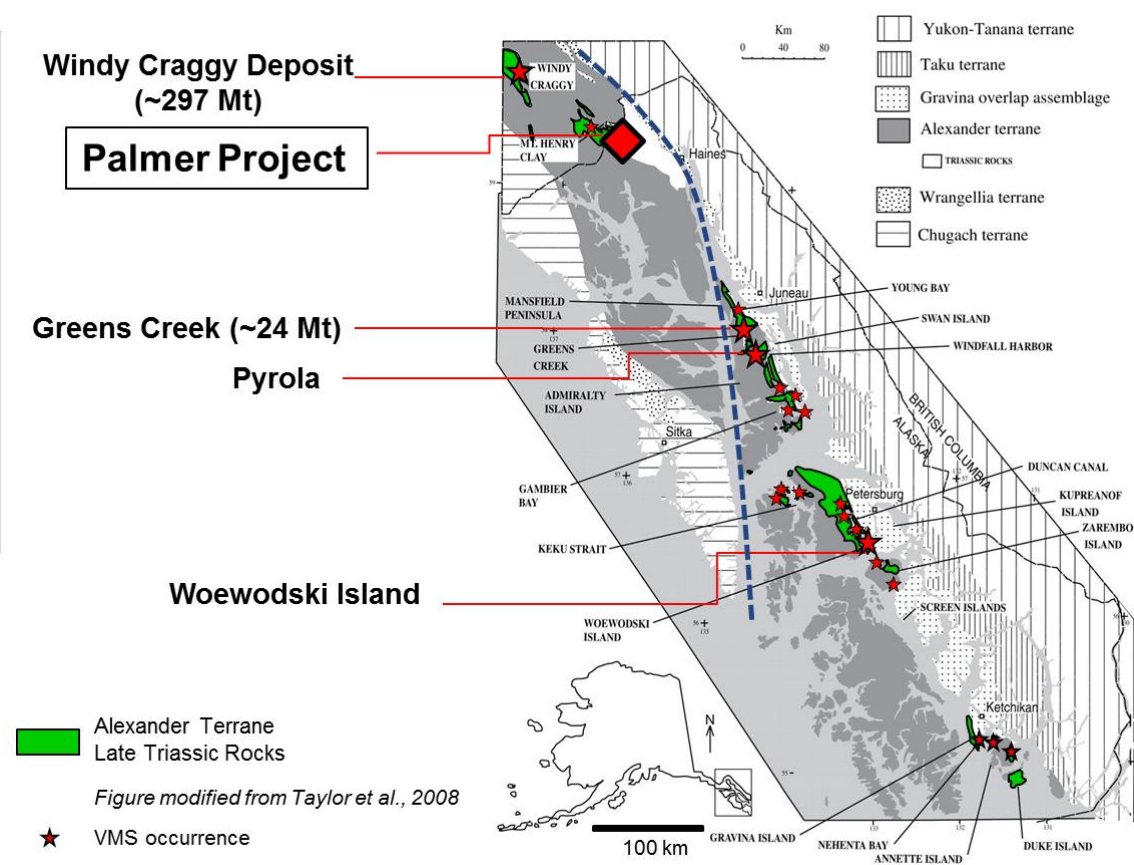

# ALEXANDER TERRANE – LATE TRIASSIC METALLOGENIC BELT

Palmer deposit is located in same belt as one of the World's richest VMS deposits (Greens Creek) and one of the World's largest VMS deposits (Windy Craggy)

**Windy Craggy Deposit (~297 Mt)**  
**Palmer Project**

**Greens Creek (~24 Mt)**  
**Pyrola**

**Wewodski Island**

**Greens Creek Facts:**  
 World's 6th largest silver producer  
 70% purchased for **\$750M** in 2008