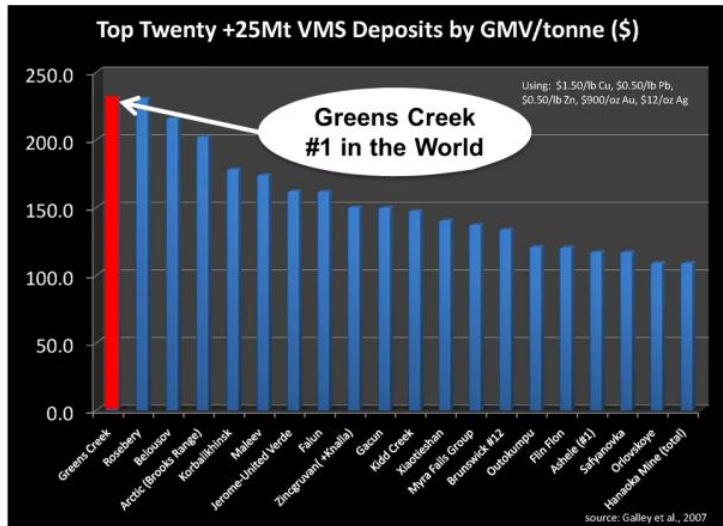

# ALEXANDER TERRANE – LATE TRIASSIC METALLOGENIC BELT

Palmer deposit is located in same belt as one of the World's richest VMS deposits (Greens Creek) and one of the World's largest VMS deposits (Windy Craggy)

**Windy Craggy Deposit (~297 Mt)**  
**Palmer Project**

**Greens Creek (~24 Mt)**  
**Pyrola**

**Wewodski Island**

**Greens Creek Facts:**  
 World's 6th largest silver producer  
 70% purchased for **\$750M** in 2008