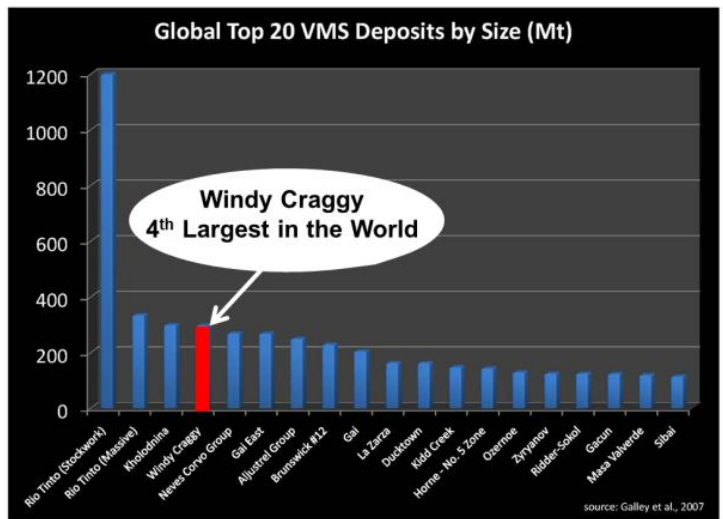

# ALEXANDER TERRANE – LATE TRIASSIC METALLOGENIC BELT

Palmer deposit is located in same belt as one of the World's richest VMS deposits (Greens Creek) and one of the World's largest VMS deposits (Windy Craggy)

**Windy Craggy Deposit (~297 Mt)**  
**Palmer Project**

**Greens Creek (~24 Mt)**  
**Pyrola**

**Wewodski Island**

**Greens Creek Facts:**  
 World's 6th largest silver producer  
 70% purchased for **\$750M** in 2008